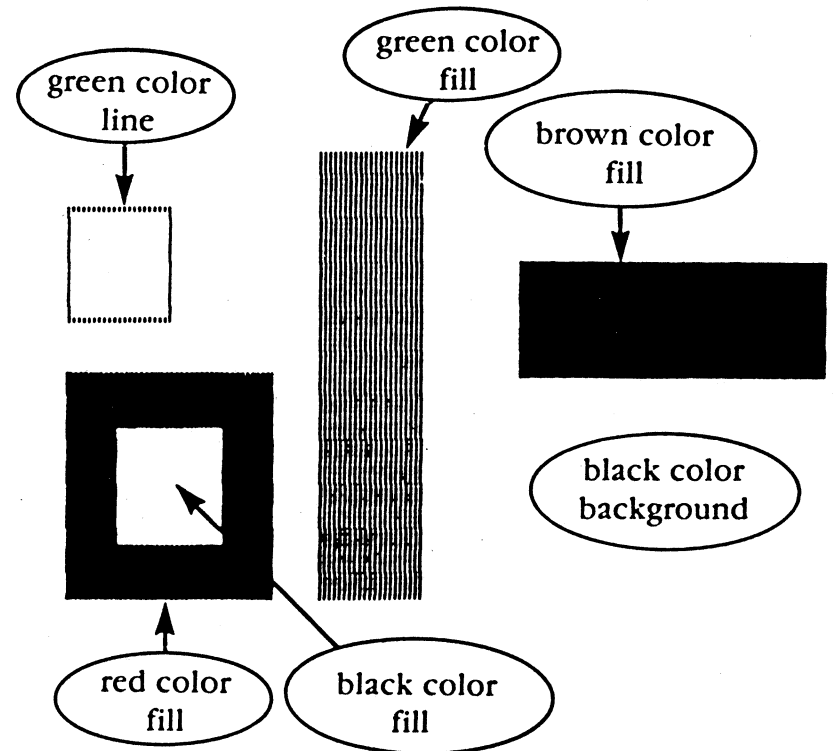

Drawing Boxes

```
' Program 10.7  
' Drawing Boxes  
' *****  
SCREEN 1: CLS  
COLOR 0, 0  
LINE (20, 10)-(40, 30), 1, B  
LINE (20, 40)-(60, 80), 2, BF  
LINE (30, 50)-(50, 70), 0, BF  
LINE (70, 0)-(90, 80), 1, BF  
LINE (110, 20)-(170, 40), , BF  
END
```

[run]

Drawing Boxes

```
' Program 10.7  
' Drawing Boxes  
' *****  
SCREEN 1: CLS  
COLOR 0, 0  
LINE (20, 10)-(40, 30), 1, B  
LINE (20, 40)-(60, 80), 2, BF  
LINE (30, 50)-(50, 70), 0, BF  
LINE (70, 0)-(90, 80), 1, BF  
LINE (110, 20)-(170, 40), , BF  
END
```